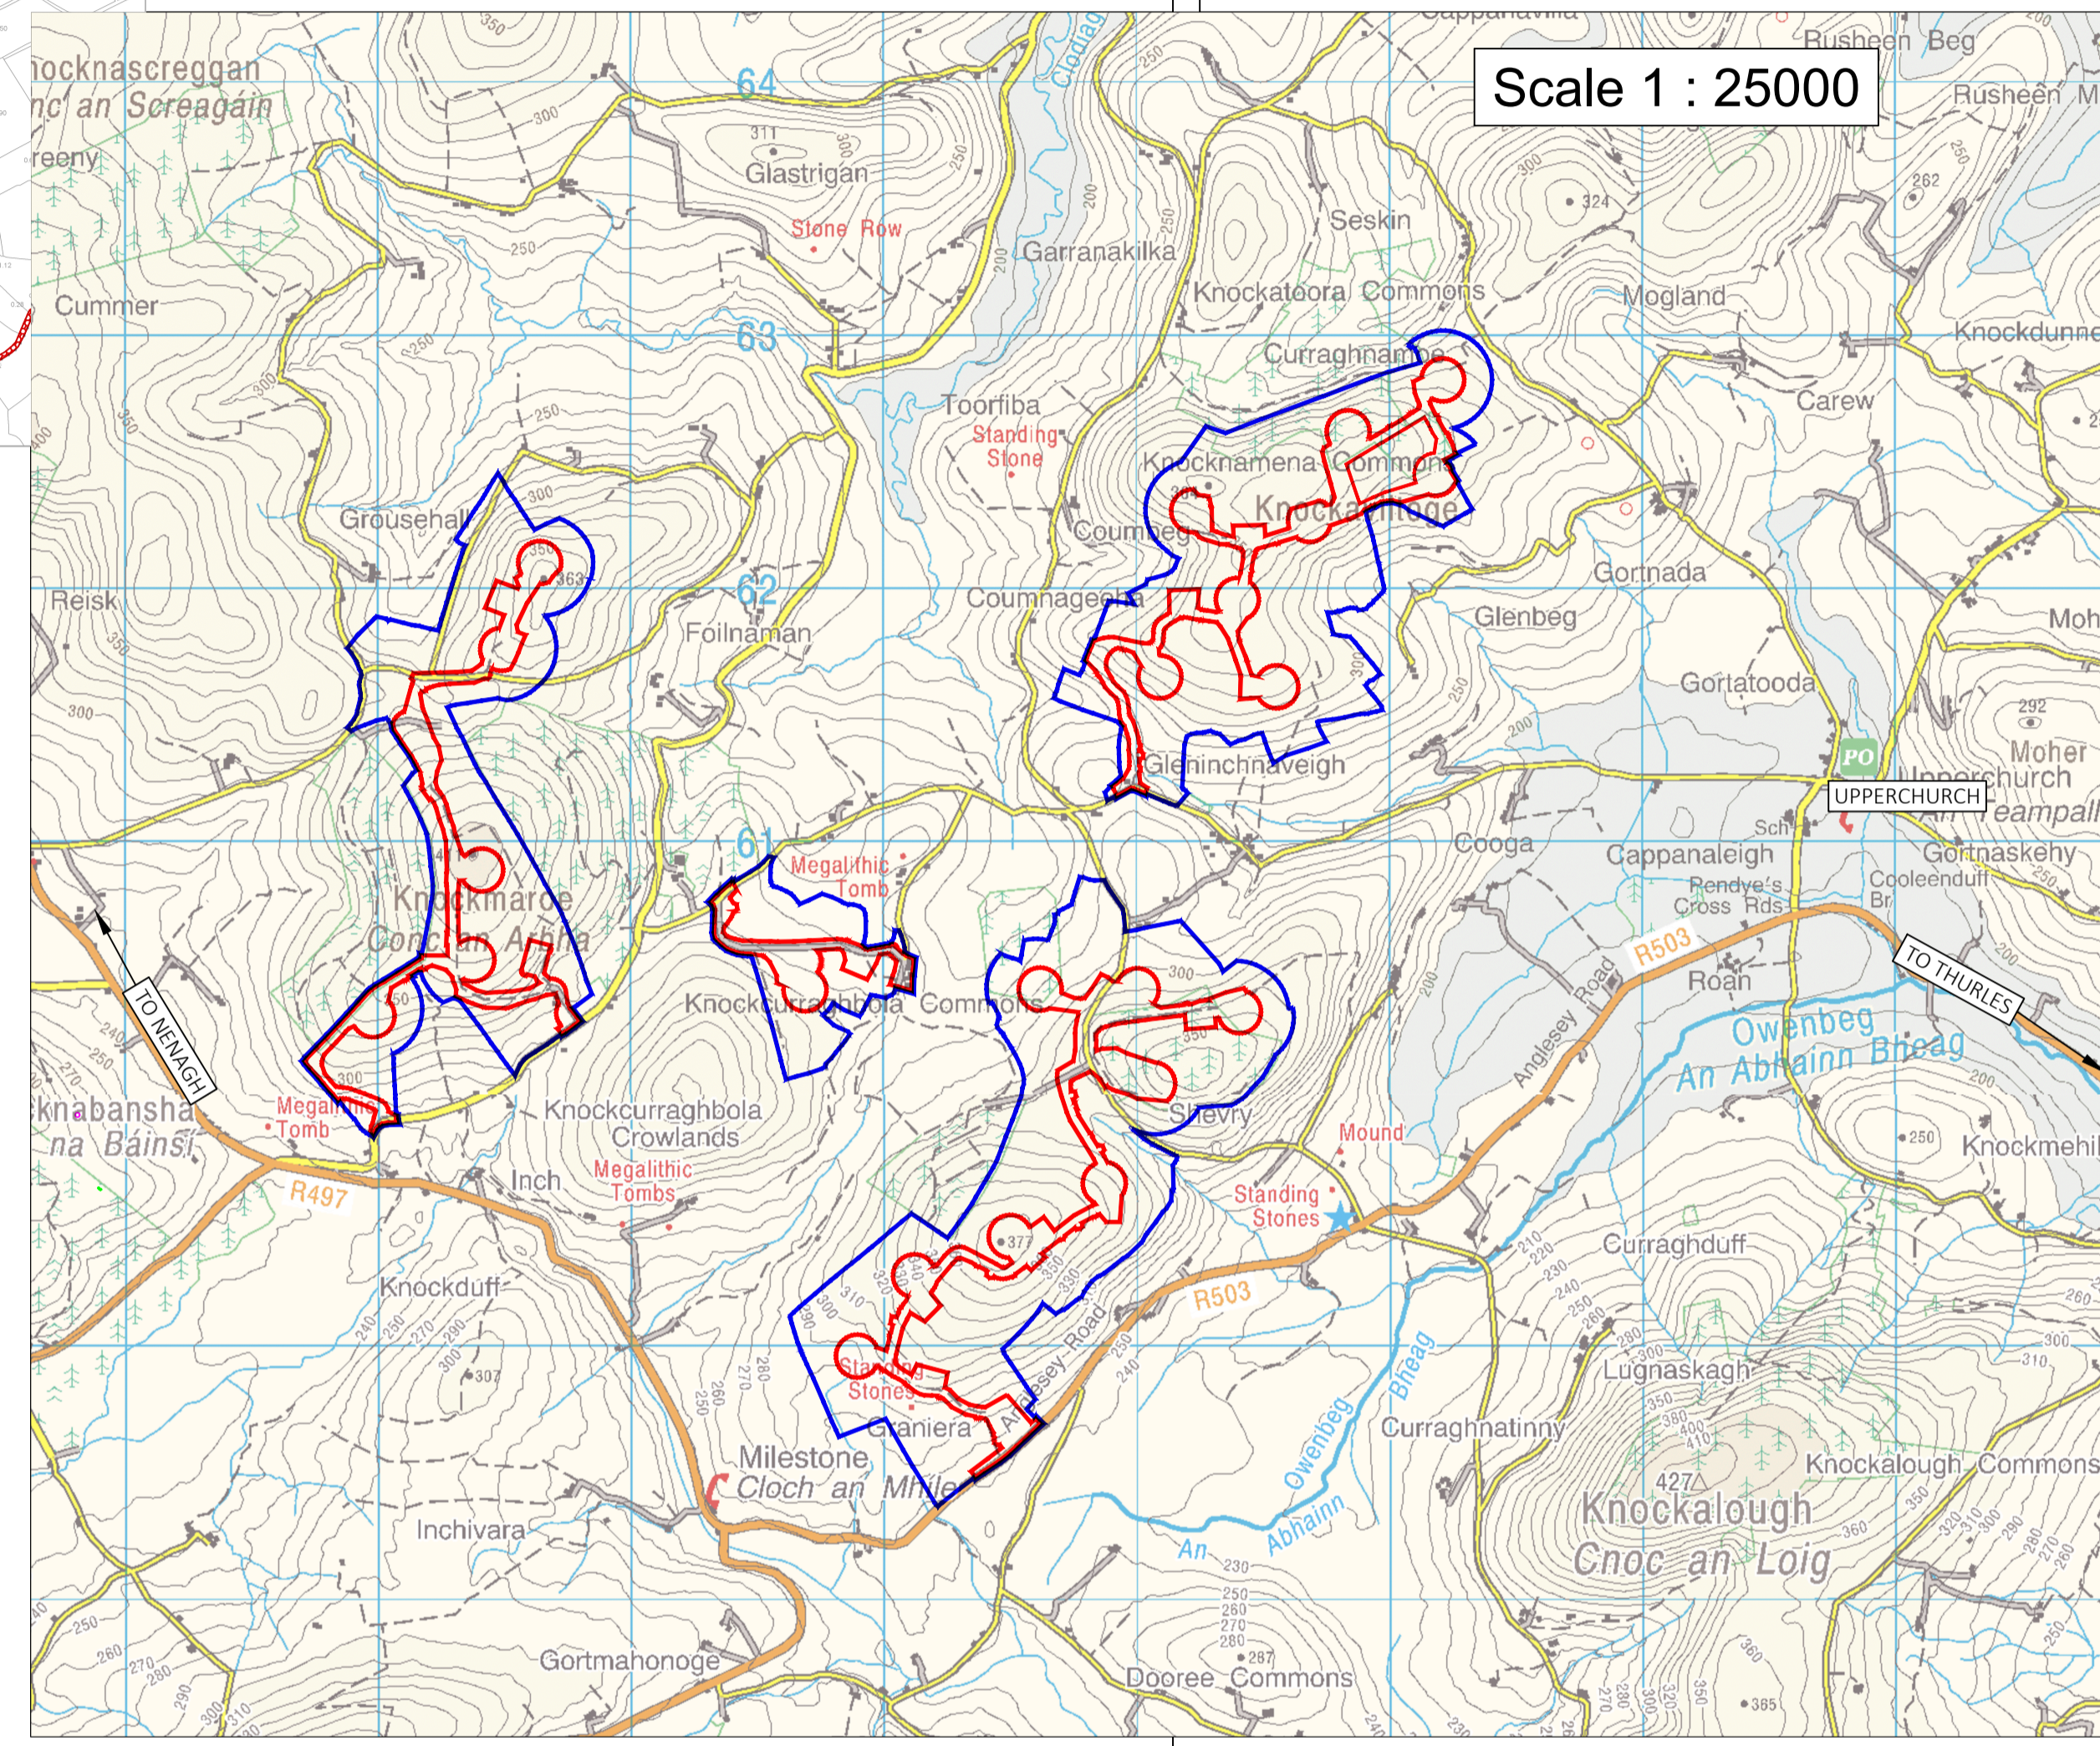

Legend

-  Site Boundary outlined in red
-  Blue Line Boundary
-  Public roadways

Maps Printed under Ordnance Survey Ireland Licence No.CYAL50188739
© Ordnance Survey Ireland/Government of Ireland

OSI Sheet(s): 4572, 4573, 4631, 4631-A, 4632, 4632-C, 4690-B, 4691-A, 4691-B, 4691-D, 4692, 4692-A

Project: Proposed Larger Turbines and Met Masts at Authorised Upperchurch Windfarm

Drawing Title: Site Location Map

Drawing Number: UWF-PLT-05

Sheet Size:	A1	Scale:	1 : 10000 & 1 : 25000
Drawn by:	Conor Brett	Date produced:	27 th April 2021