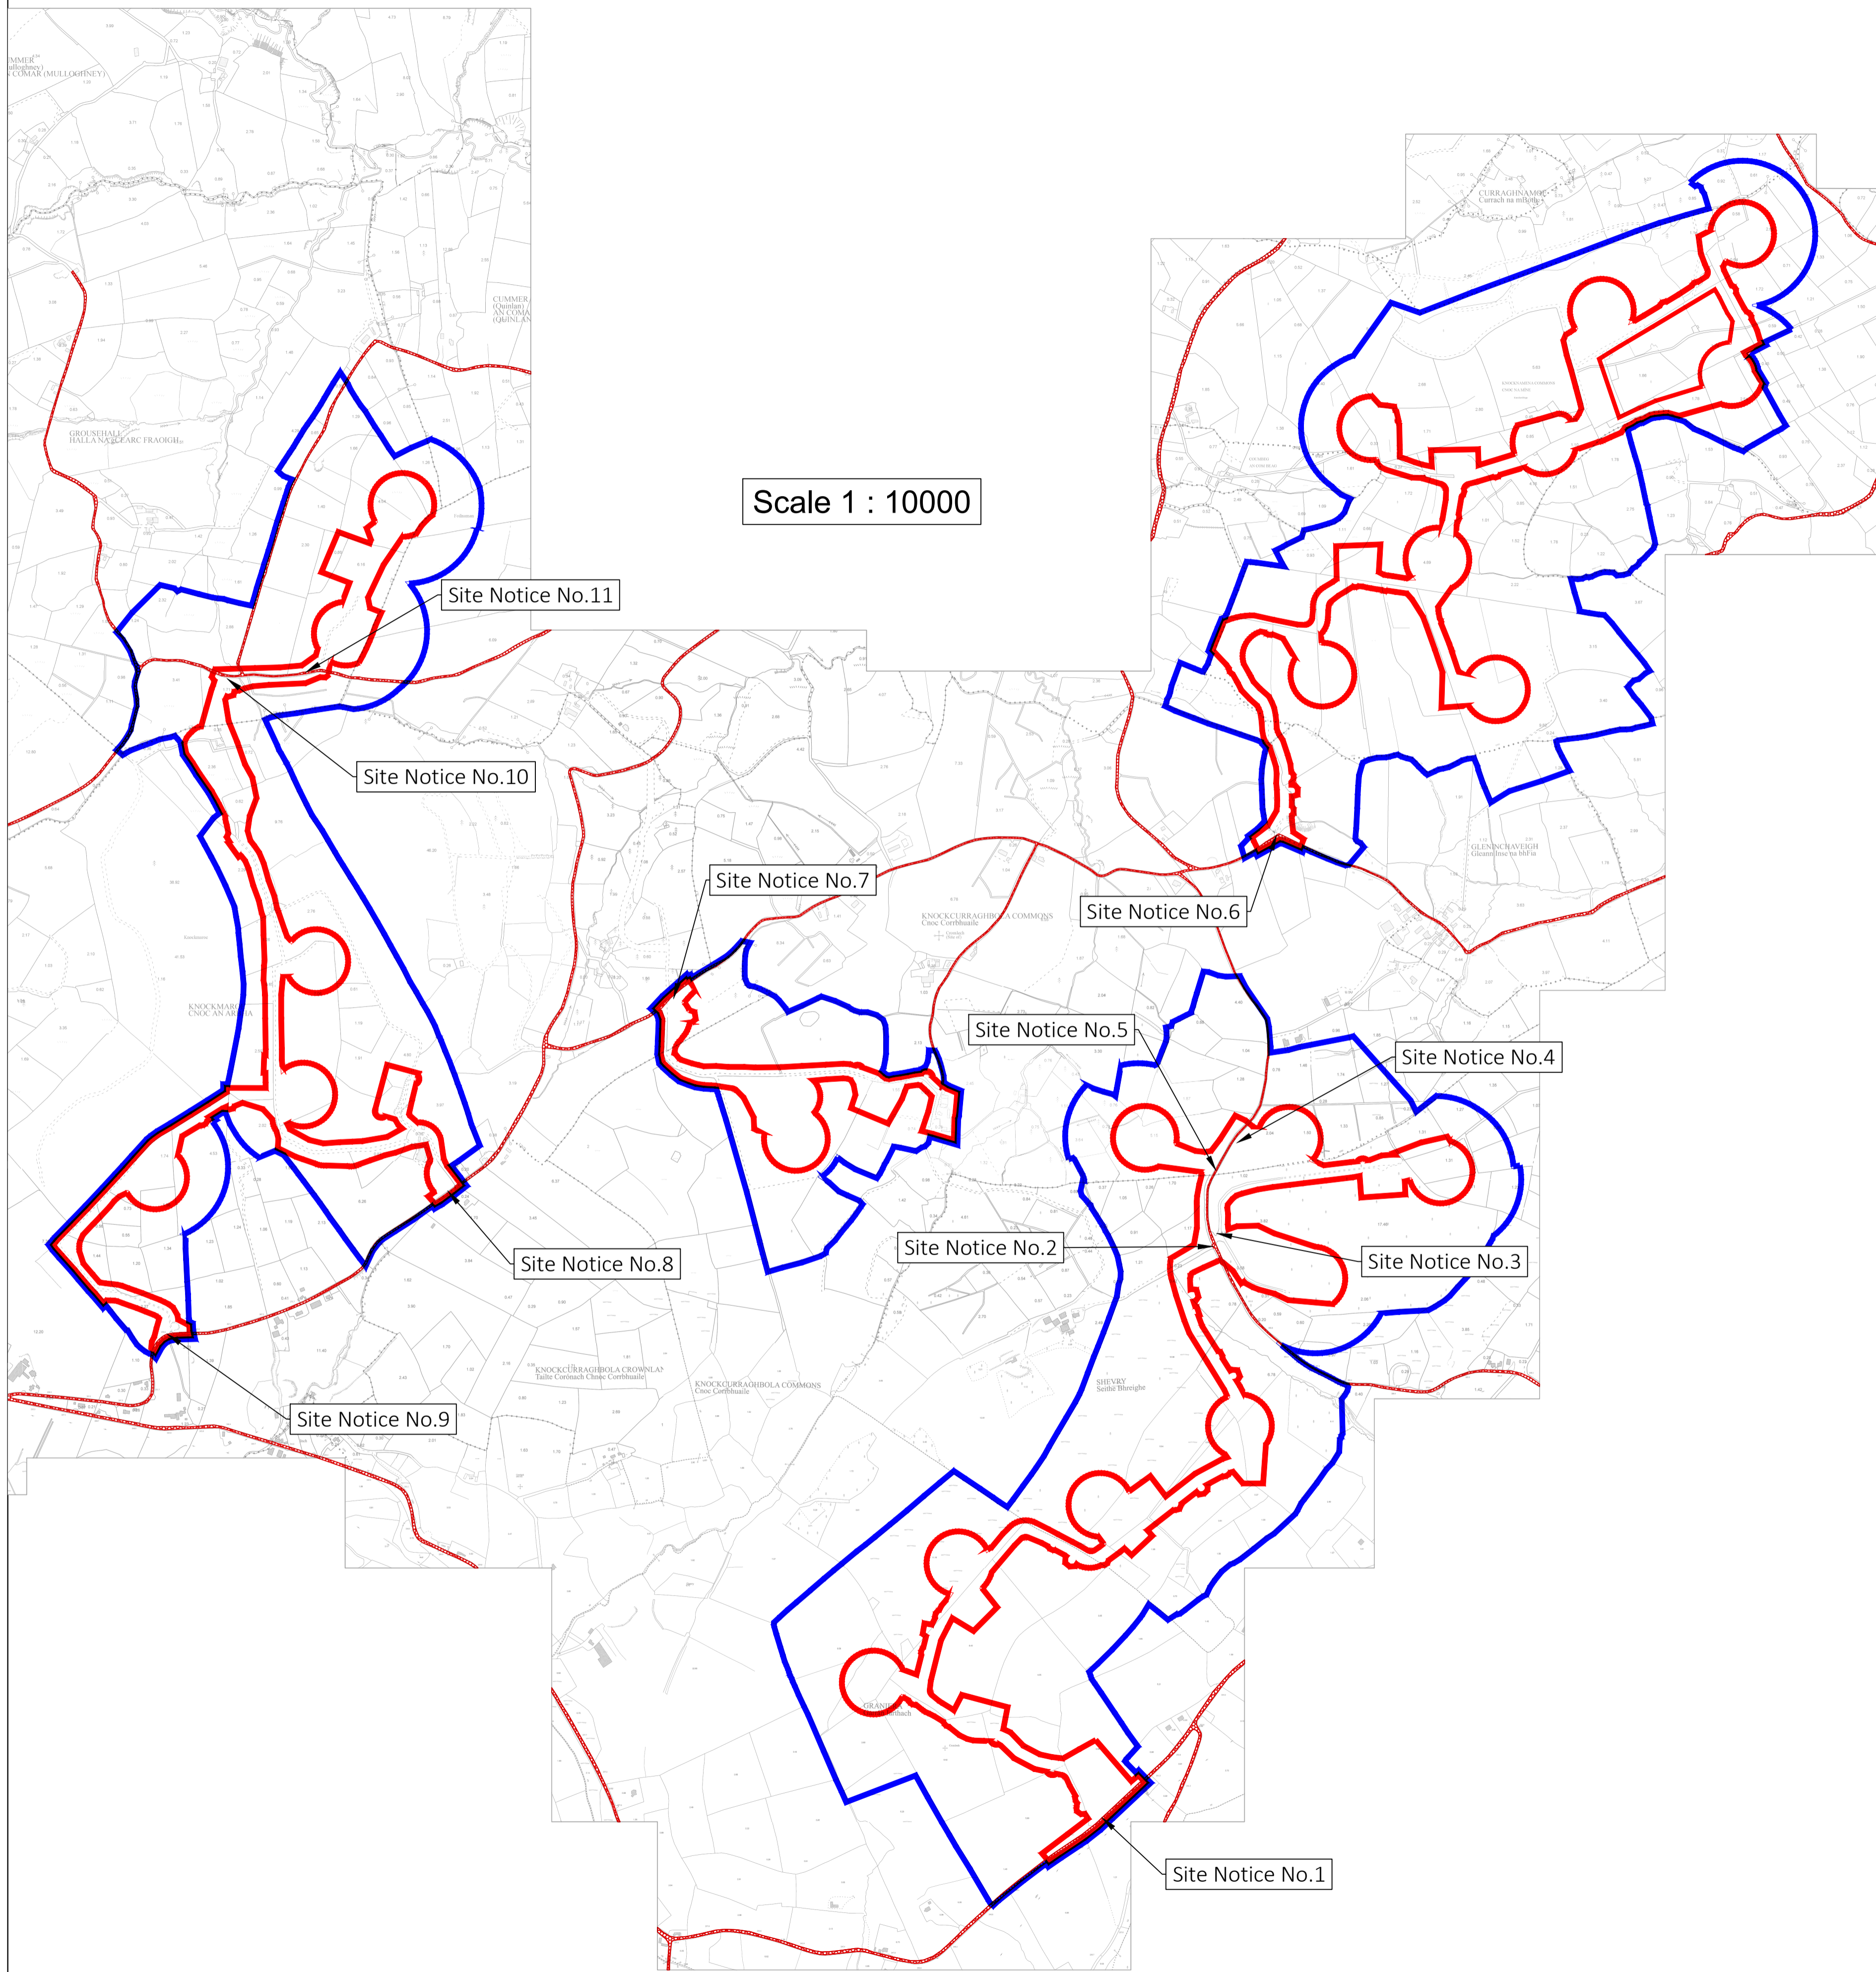

Legend

-  Site Boundary outlined in red
-  Blue Line Boundary
-  Public roadways

Maps Printed under Ordnance Survey Ireland Licence No.CYAL50188739
© Ordnance Survey Ireland/Government of Ireland

OSI Sheet(s): 4572, 4573, 4631, 4631-A, 4632, 4632-C, 4690-B, 4691-A, 4691-B, 4691-D, 4692, 4692-A

Project: Proposed Larger Turbines and Met Masts at Authorised Upperchurch Windfarm

Drawing Title: Site Location Map

Drawing Number: UWF-PLT-05

Sheet Size:	A1	Scale:	1 : 10000 & 1 : 25000
Drawn by:	Conor Brett	Date produced:	27 th April 2021